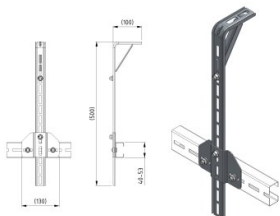

490133

C-profile Suspension set HOME-R HD

Jednostka	Zestaw
Pudełko	2
Paleta	40
Waga (kg)	1,18

Opis produktu

- 1 complete set packed in a polybag
- 1 set is suitable for HOME-R HD
- Contents: 2x 235501-500, 2x 235505, 2x 235502 and fixing material