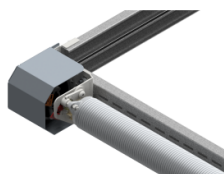

235227

Cabledrum cover HOME-R

| | |
|------------------|--------|
| Jednostka | Sztuka |
| Pudełko | 2 |
| Paleta | 1200 |
| Waga (kg) | 0,68 |

Opis produktu

This cover is specifically designed for safety purposes, providing a barrier over the cable drum. This reduces the risk of finger injuries during opening and closing operations.

Specyfikacja

| | |
|---------------------|-----------------|
| Rezydencyjne | |
| Grubość (mm) | 1 |
| Materiał | Stal ocynkowana |
| HOME-R | |