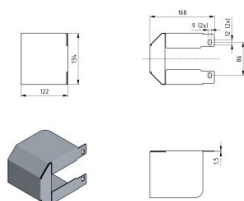

235227

Cabledrum cover HOME-R

| | |
|------------------|--------|
| Jednostka | Sztuka |
| Pudełko | 2 |
| Paleta | 1200 |
| Waga (kg) | 0,68 |

Opis produktu

This cover is specifically designed for safety purposes, providing a barrier over the cable drum. This reduces the risk of finger injuries during opening and closing operations.

Specyfikacja

| | |
|---------------------|-----------------|
| Rezydencyjne | |
| Grubość (mm) | 1 |
| Materiał | Stal ocynkowana |
| HOME-R | |