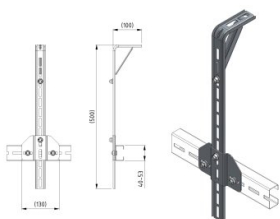

## 490133

C-profile Suspension set HOME-R HD

**Eenheid**

Set

**Doos**

2

**Pallet**

40

**Gewicht (kg)**

1,18

### Productbeschrijving

- 1 complete set packed in a polybag
- 1 set is suitable for HOME-R HD
- Contents: 2x 235501-500, 2x 235505, 2x 235502 and fixing material