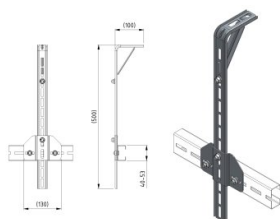

490133

C-profile Suspension set HOME-R HD

Eenheid	Set
Doos	2
Pallet	40
Gewicht (kg)	1,18

Productbeschrijving

- 1 complete set packed in a polybag
- 1 set is suitable for HOME-R HD
- Contents: 2x 235501-500, 2x 235505, 2x 235502 and fixing material