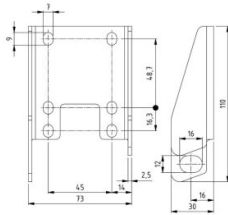

## 240041

Versteving bodemconsole HOME-R HD offset=18mm

<b>Eenheid</b>	Paar
<b>Doos</b>	25
<b>Pallet</b>	1200
<b>Gewicht (kg)</b>	0,32

### Productbeschrijving

In combination with bottom bracket 240033, this reinforced bracket enhances the strength and stability. Intended for HOME-R HD (165+ kg). For correct installation, screws with a minimum length of 25 mm and a roller with a long shaft are required.