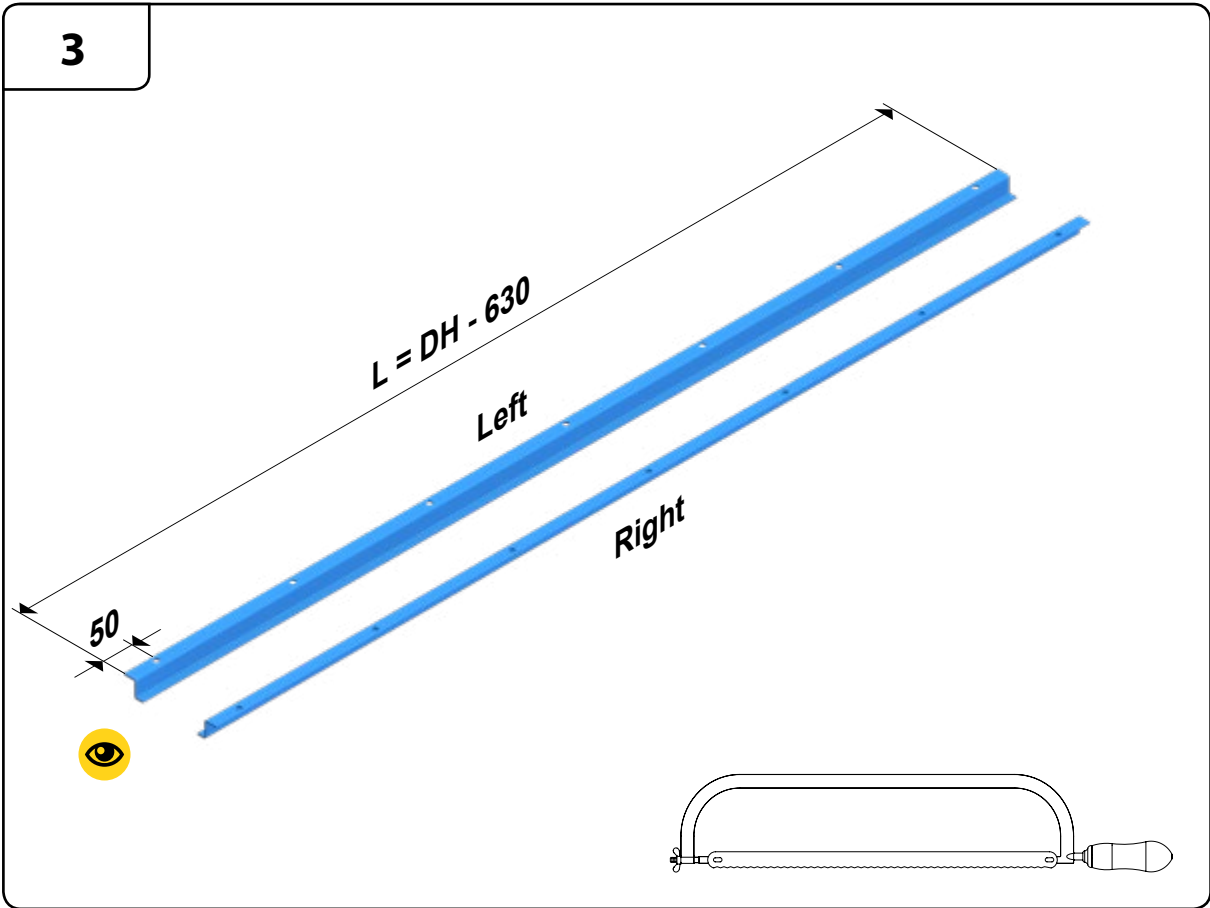

A	14024 M8 x 10,5 Ø 17 mm			
B	14023 M8 x 17 Ø 17 mm			
C	14022 M8	10 Nm		

3.3

A series of horizontal dotted lines for writing, spaced evenly down the page.

Subsidiaries

DOCO International B.V.

Nusterweg 96
6136 KV Sittard
The Netherlands
Phone +31 464200666
Fax +31 464526894
info@doco-international.com