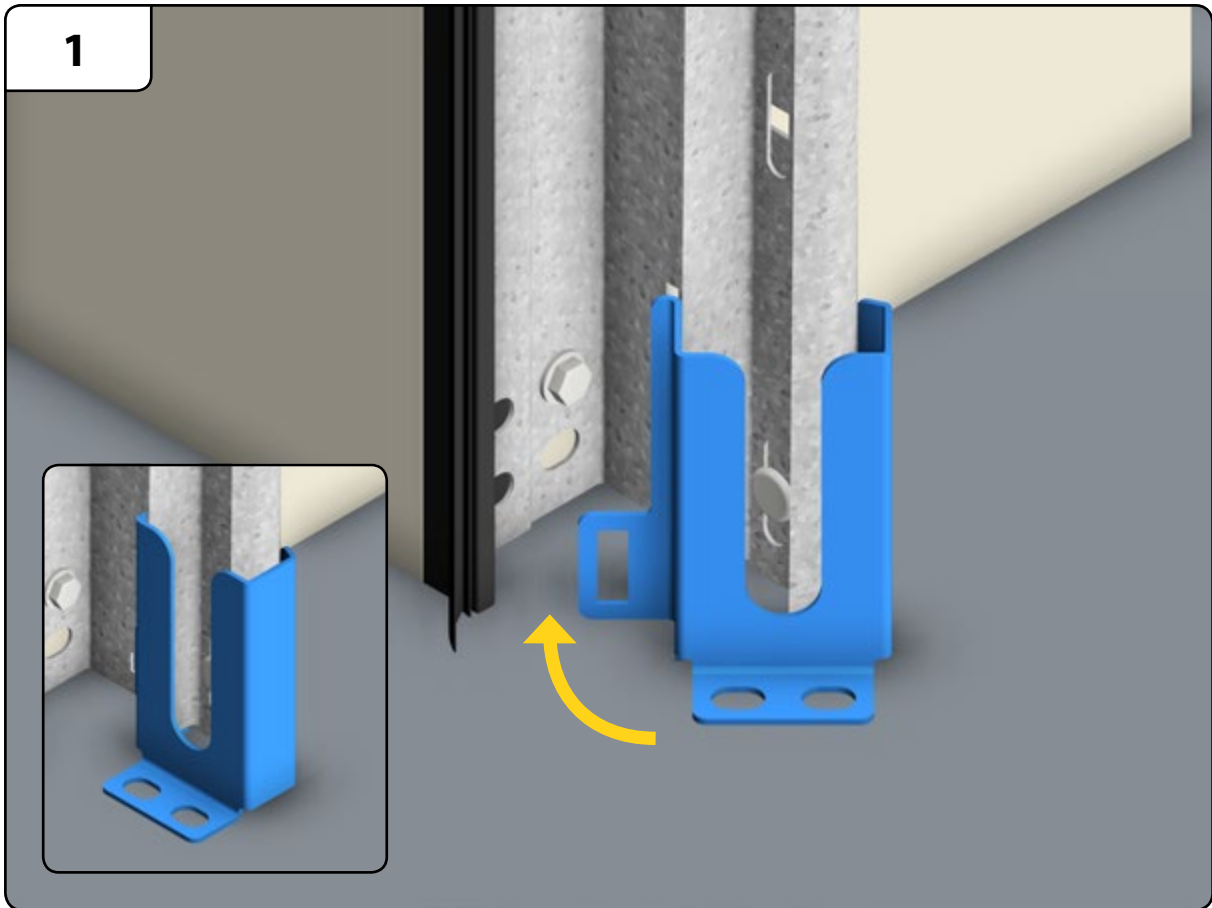

A	14024 M8 x 10,5 Ø 17 mm			
B	14023 M8 x 17 Ø 17 mm			
C	14022 M8	10 Nm		

3.3

A series of horizontal dotted lines for writing, spaced evenly down the page.

Subsidiaries

DOCO International B.V.

Nusterweg 96
6136 KV Sittard
The Netherlands
Phone +31 464200666
Fax +31 464526894
info@doco-international.com