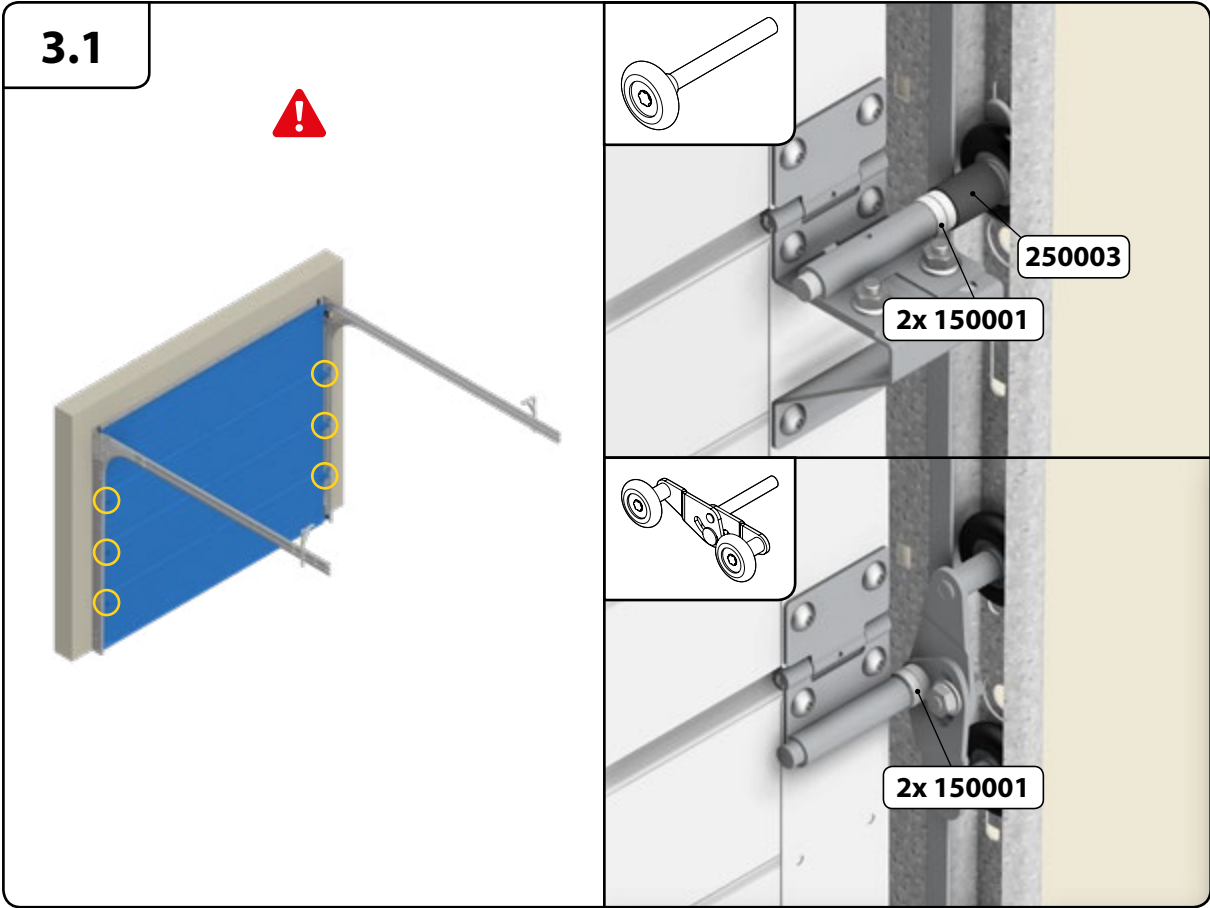

A	14024 M8 x 10,5 Ø 17 mm			
B	14023 M8 x 17 Ø 17 mm			
C	14022 M8	10 Nm		

3.3

A series of horizontal dotted lines for writing, spaced evenly down the page.

Subsidiaries

DOCO International B.V.

Nusterweg 96
6136 KV Sittard
The Netherlands
Phone +31 464200666
Fax +31 464526894
info@doco-international.com