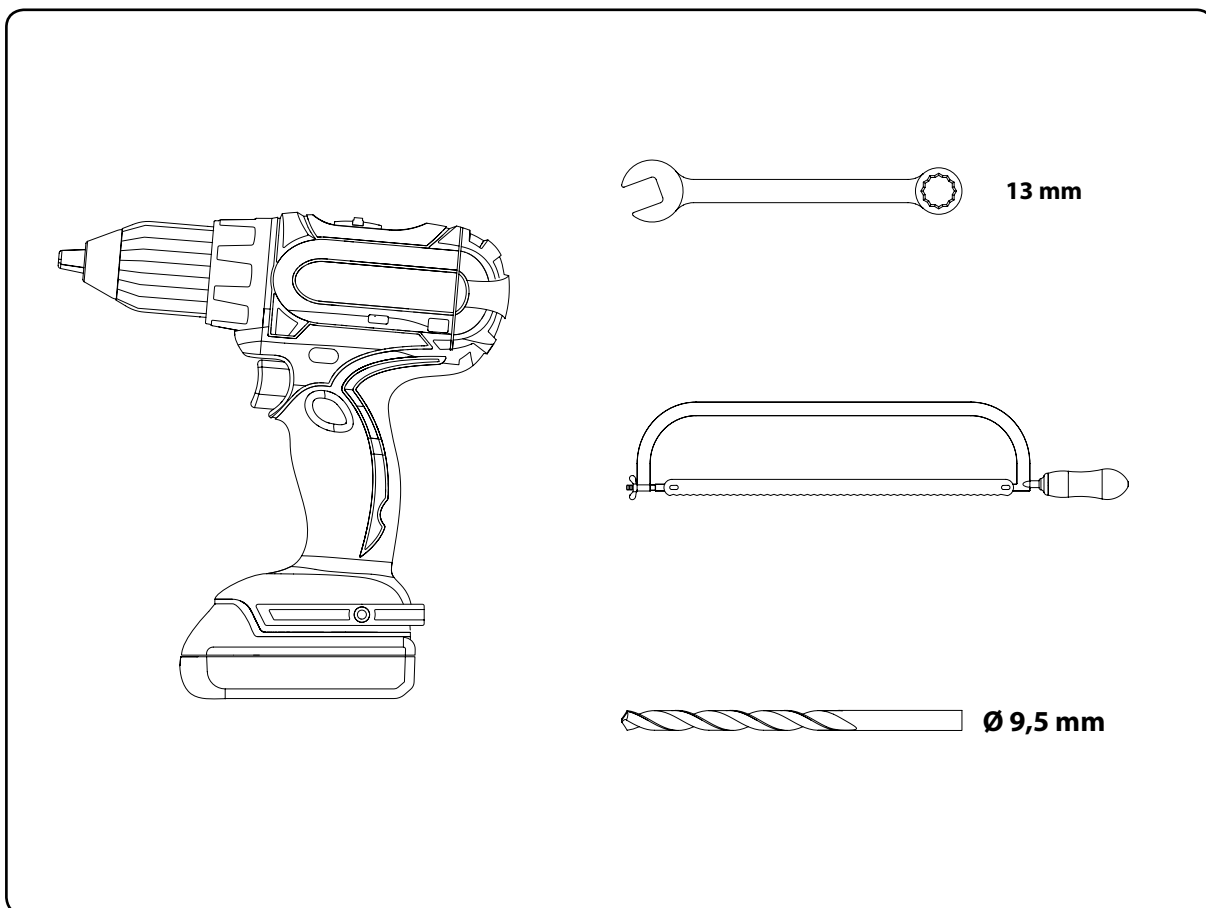

A	14024 M8 x 10,5 Ø 17 mm			
B	14023 M8 x 17 Ø 17 mm			
C	14022 M8	10 Nm		

3.3

A series of horizontal dotted lines for writing, spaced evenly down the page.

Subsidiaries

DOCO International B.V.

Nusterweg 96
6136 KV Sittard
The Netherlands
Phone +31 464200666
Fax +31 464526894
info@doco-international.com