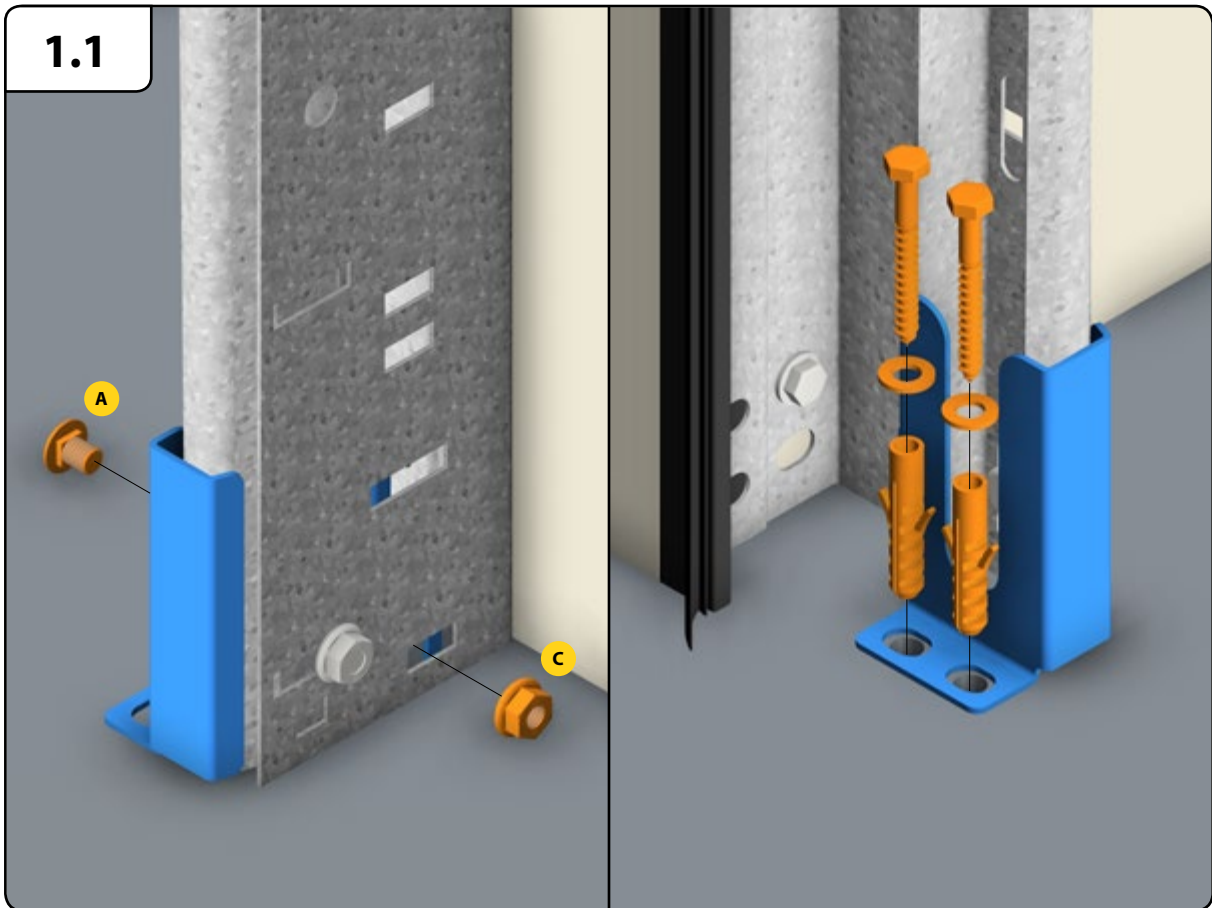

A	14024 M8 x 10,5 Ø 17 mm			
B	14023 M8 x 17 Ø 17 mm			
C	14022 M8	10 Nm		

3.3

A series of horizontal dotted lines for writing, spaced evenly down the page.

Subsidiaries

DOCO International B.V.

Nusterweg 96
6136 KV Sittard
The Netherlands
Phone +31 464200666
Fax +31 464526894
info@doco-international.com