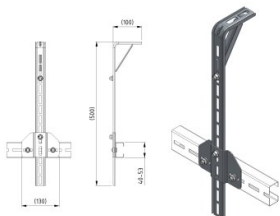

## 490133

C-profile Suspension set HOME-R HD

<b>Unità</b>	Set
<b>Scatola</b>	2
<b>Pallet</b>	40
<b>Peso (kg)</b>	1,18

### Descrizione del prodotto

- 1 complete set packed in a polybag
- 1 set is suitable for HOME-R HD
- Contents: 2x 235501-500, 2x 235505, 2x 235502 and fixing material