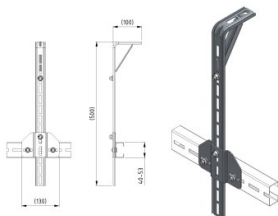

## 490133

C-profile Suspension set HOME-R HD

<b>Unità</b>	Set
<b>Scatola</b>	2
<b>Pallet</b>	40
<b>Peso (kg)</b>	1,18

### Descrizione del prodotto

- 1 complete set packed in a polybag
- 1 set is suitable for HOME-R HD
- Contents: 2x 235501-500, 2x 235505, 2x 235502 and fixing material