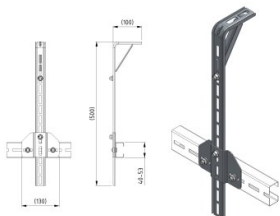

490133

C-profile Suspension set HOME-R HD

Unità	Set
Scatola	2
Pallet	40
Peso (kg)	1,18

Descrizione del prodotto

- 1 complete set packed in a polybag
- 1 set is suitable for HOME-R HD
- Contents: 2x 235501-500, 2x 235505, 2x 235502 and fixing material