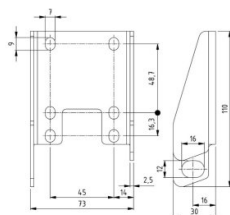

240041

Reinforcement bottom bracket HOME-R HD offset=18mm

Unità	Paio
Scatola	25
Pallet	1200
Peso (kg)	0,32

Descrizione del prodotto

In combination with bottom bracket 240033, this reinforced bracket enhances the strength and stability. Intended for HOME-R HD (165+ kg). For correct installation, screws with a minimum length of 25 mm and a roller with a long shaft are required.