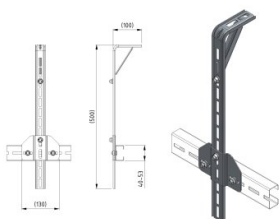

Description du produit

- 1 complete set packed in a polybag
- 1 set is suitable for HOME-R HD
- Contents: 2x 235501-500, 2x 235505, 2x 235502 and fixing material