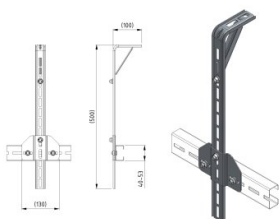

## 490133

C-profile Suspension set HOME-R HD

<b>Unité</b>	Jeu
<b>Boîte</b>	2
<b>Palette</b>	40
<b>Poids (kg)</b>	1,18

### Description du produit

- 1 complete set packed in a polybag
- 1 set is suitable for HOME-R HD
- Contents: 2x 235501-500, 2x 235505, 2x 235502 and fixing material