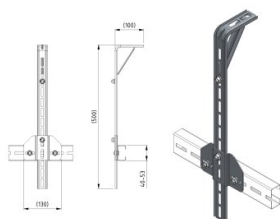

## 490133

C-profile Suspension set HOME-R HD

|                   |      |
|-------------------|------|
| <b>Unité</b>      | Jeu  |
| <b>Boîte</b>      | 2    |
| <b>Palette</b>    | 40   |
| <b>Poids (kg)</b> | 1,18 |

### Description du produit

- 1 complete set packed in a polybag
- 1 set is suitable for HOME-R HD
- Contents: 2x 235501-500, 2x 235505, 2x 235502 and fixing material