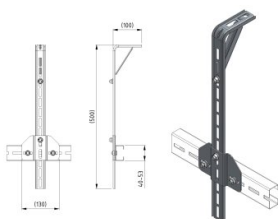

490133

C-profile Suspension set HOME-R HD

Unité	Jeu
Boîte	2
Palette	40
Poids (kg)	1,18

Description du produit

- 1 complete set packed in a polybag
- 1 set is suitable for HOME-R HD
- Contents: 2x 235501-500, 2x 235505, 2x 235502 and fixing material