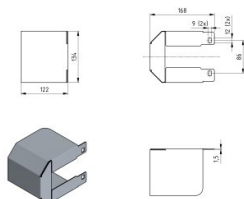

235227

Cabledrum cover HOME-R

Unité	Pièce
Boîte	2
Palette	1200
Poids (kg)	0,68

Description du produit

This cover is specifically designed for safety purposes, providing a barrier over the cable drum. This reduces the risk of finger injuries during opening and closing operations.

Informations techniques

Résidentielle

Épaisseur (mm) 1

Matériel Acier zingué

HOME-R