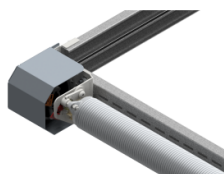

235227

Cabledrum cover HOME-R

Unité	Pièce
Boîte	2
Palette	1200
Poids (kg)	0,68

Description du produit

This cover is specifically designed for safety purposes, providing a barrier over the cable drum. This reduces the risk of finger injuries during opening and closing operations.

Informations techniques

Résidentielle

Épaisseur (mm) 1

Matériel Acier zingué

HOME-R