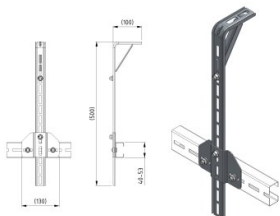

490133

C-profile Suspension set HOME-R HD

Unidad	Conjunto
Caja	2
Paleta	40
Peso (kg)	1,18

Descripción del producto

- 1 complete set packed in a polybag
- 1 set is suitable for HOME-R HD
- Contents: 2x 235501-500, 2x 235505, 2x 235502 and fixing material