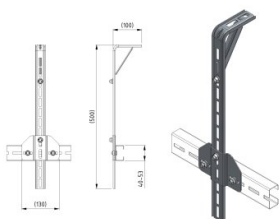

490133

C-profile Suspension set HOME-R HD

Unidad	Conjunto
Caja	2
Paleta	40
Peso (kg)	1,18

Descripción del producto

- 1 complete set packed in a polybag
- 1 set is suitable for HOME-R HD
- Contents: 2x 235501-500, 2x 235505, 2x 235502 and fixing material