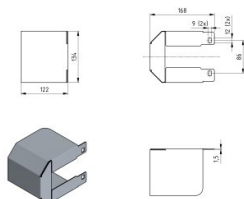

Residencial

Espesor (mm)	1
Material	Acero zincado
HOME-R