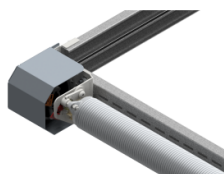

## 235227

Cabledrum cover HOME-R

<b>Unidad</b>	Pieza
<b>Caja</b>	2
<b>Paleta</b>	1200
<b>Peso (kg)</b>	0,68

### Descripción del producto

This cover is specifically designed for safety purposes, providing a barrier over the cable drum. This reduces the risk of finger injuries during opening and closing operations.

### Información técnica

**Residencial**

**Espesor (mm)** 1

**Material** Acero zincado

**HOME-R**