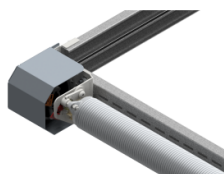

## 235227

Cabledrum cover HOME-R

<b>Unidad</b>	Pieza
<b>Caja</b>	2
<b>Paleta</b>	1200
<b>Peso (kg)</b>	0,68

### Descripción del producto

This cover is specifically designed for safety purposes, providing a barrier over the cable drum. This reduces the risk of finger injuries during opening and closing operations.