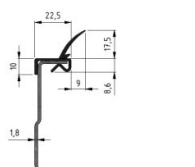

225022-6000

Seal double lip short L=6000 mm

Unit	Piece
Box	100
Pallet	600
Weight (kg)	1

Product description

Technical information

Color	Black
Industrial	
Residential	
Length (mm)	6000
Material	PVC / TPE