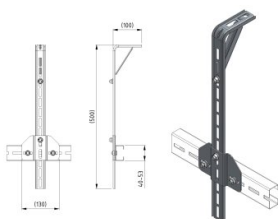

## 490133

C-profile Suspension set HOME-R HD

<b>Unit</b>	Set
<b>Box</b>	2
<b>Pallet</b>	40
<b>Weight (kg)</b>	1.18

### Product description

- 1 complete set packed in a polybag
- 1 set is suitable for HOME-R HD
- Contents: 2x 235501-500, 2x 235505, 2x 235502 and fixing material