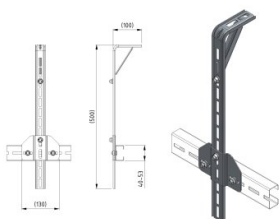

490133

C-profile Suspension set HOME-R HD

Unit	Set
Box	2
Pallet	40
Weight (kg)	1.18

Product description

- 1 complete set packed in a polybag
- 1 set is suitable for HOME-R HD
- Contents: 2x 235501-500, 2x 235505, 2x 235502 and fixing material