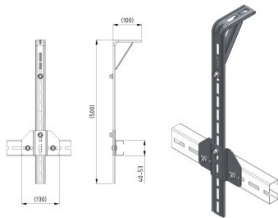

490133

C-profile Suspension set HOME-R HD

Unit	Set
Box	2
Pallet	40
Weight (kg)	1.18

Product description

- 1 complete set packed in a polybag
- 1 set is suitable for HOME-R HD
- Contents: 2x 235501-500, 2x 235505, 2x 235502 and fixing material