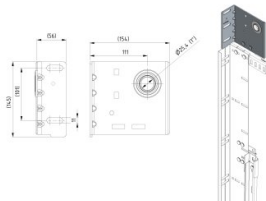

235231

End bearing plate offset 111x4 mm

Unit	Pair
Box	10
Pallet	480
Weight (kg)	1.77

Product description

Technical information