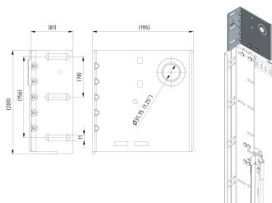

235234

End bearing plate offset 152x4 mm 1,25"

Unit	Pair
Box	5
Pallet	250
Weight (kg)	3.2

Product description

Technical information