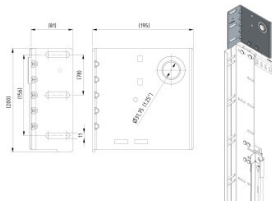

Product description

Technical information