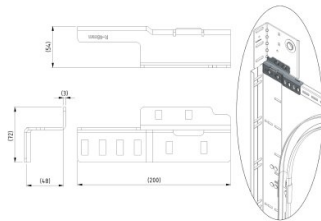

235242

Mounting bracket for bearingplates offset 152 mm

Unit

Pair

Box

2

Pallet

1000

Weight (kg)

0.8

Product description

Technical information