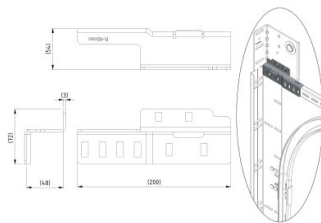

235242

Mounting bracket for bearingplates offset 152 mm

Unit	Pair
Box	2
Pallet	1000
Weight (kg)	0.8

Product description

Technical information