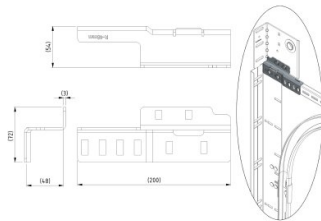

235242

Mounting bracket for bearingplates offset 152 mm

Unit	Pair
Box	2
Pallet	1000
Weight (kg)	0.8

Product description

Technical information