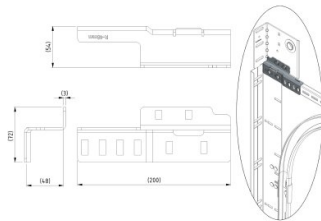

# 235242

Mounting bracket for bearingplates offset 152 mm

<b>Unit</b>	Pair
<b>Box</b>	2
<b>Pallet</b>	1000
<b>Weight (kg)</b>	0.8