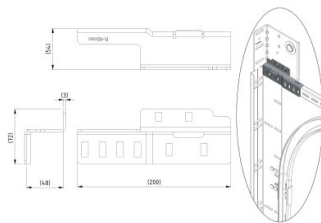

# 235242

Mounting bracket for bearingplates offset 152 mm

<b>Unit</b>	Pair
<b>Box</b>	2
<b>Pallet</b>	1000
<b>Weight (kg)</b>	0.8