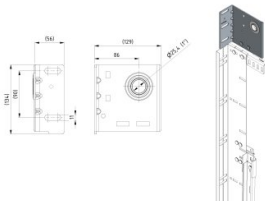

235230

End bearing plate offset 86x4 mm

Unit	Pair
Box	10
Pallet	480
Weight (kg)	1.41

Product description

Technical information