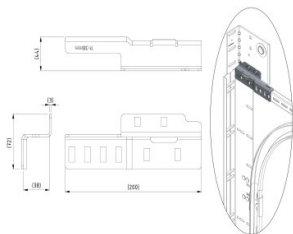

235241

Mounting bracket for bearingplates offset 127 mm

Unit	Pair
Box	2
Pallet	1000
Weight (kg)	0.73

Product description

Technical information