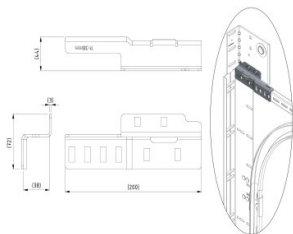

# 235241

Mounting bracket for bearingplates offset 127 mm

<b>Unit</b>	Pair
<b>Box</b>	2
<b>Pallet</b>	1000
<b>Weight (kg)</b>	0.73