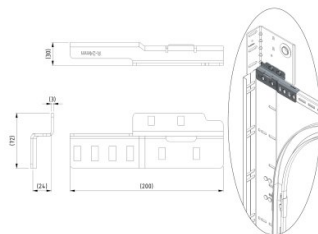

Product description

Technical information