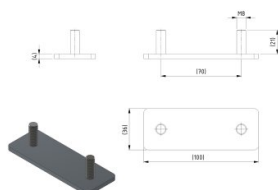

Product description

Technical information