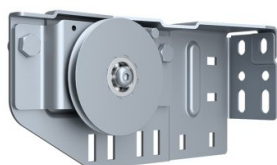

295108-L

LHI Pulley bracket Left

Unit	Piece
Box	5
Pallet	200
Weight (kg)	2.47

Product description

- Max. 350kg (pair) certified
- LHI cable pulley suitable for 3, 4 and 5 mm cables
- Application: Low Headroom Industry (LHI)
- Material: Zinc plated steel
- Left

Technical information

Max. Cable diameter	5
Position	Left
Industrial	
Material	Zinc plated steel