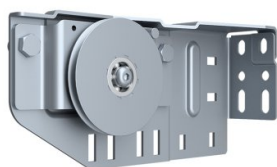

295108-L

LHI Pulley bracket Left

Unit	Piece
Box	5
Pallet	200
Weight (kg)	2.47

Product description

- Max. 350kg (pair) certified
- LHI cable pulley suitable for 3, 4 and 5 mm cables
- Application: Low Headroom Industry (LHI)
- Material: Zinc plated steel
- Left

Technical information

Max. Cable diameter	5
Position	Left
Industrial	
Material	Zinc plated steel