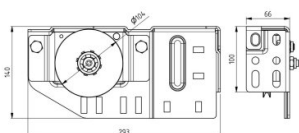

295108-L

LHI Pulley bracket Left

Unit	Piece
Box	5
Pallet	200
Weight (kg)	2.47

Product description

- Max. 350kg (pair) certified
- LHI cable pulley suitable for 3, 4 and 5 mm cables
- Application: Low Headroom Industry (LHI)
- Material: Zinc plated steel
- Left

Technical information

Max. Cable diameter	5
Position	Left
Industrial	
Material	Zinc plated steel