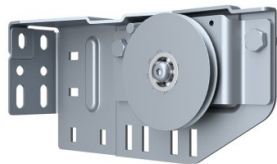

295108-R

LHI Pulley bracket Right

Unit	Piece
Box	5
Pallet	200
Weight (kg)	2.47

Product description

- Max. 350kg (pair) certified
- LHI cable pulley suitable for 3, 4 and 5 mm cables
- Application: Low Headroom Industry (LHI)
- Material: Zinc plated steel
- Right

Technical information

Max. Cable diameter	5
Position	Right
Industrial	
Material	Zinc plated steel