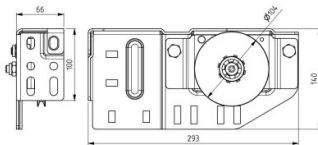

295108-R

LHI Pulley bracket Right

Unit	Piece
Box	5
Pallet	200
Weight (kg)	2.47

Product description

- Max. 350kg (pair) certified
- LHI cable pulley suitable for 3, 4 and 5 mm cables
- Application: Low Headroom Industry (LHI)
- Material: Zinc plated steel
- Right

Technical information

Max. Cable diameter	5
Position	Right
Industrial	
Material	Zinc plated steel