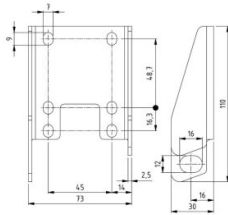

240041

Reinforcement bottom bracket HOME-R HD offset=18mm

Unit	Pair
Box	25
Pallet	1200
Weight (kg)	0.32

Product description

In combination with HOME bottom bracket 240033, this reinforced bracket enhances the strength and stability. Intended for HOME-R HD (165+ kg). For correct installation, screws with a minimum length of 25 mm and a roller with a long shaft are required.