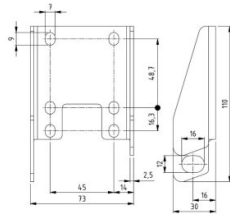

240041

Reinforcement bottom bracket HOME-R HD offset=18mm

Unit	Pair
Box	25
Pallet	1200
Weight (kg)	0.32

Product description

In combination with HOME bottom bracket 240033, this reinforced bracket enhances the strength and stability. Intended for HOME-R HD (165+ kg). For correct installation, screws with a minimum length of 25 mm and a roller with a long shaft are required.