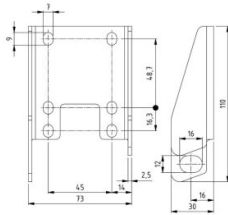

## 240041-R9016

Reinforcement bottom bracket HOME-R HD offset=18mm white

<b>Unit</b>	Pair
<b>Box</b>	25
<b>Pallet</b>	1200
<b>Weight (kg)</b>	0.32

### Product description

In combination with bottom bracket 240033, this reinforced bracket enhances the strength and stability. Intended for HOME-R HD (165+ kg). For correct installation, screws with a minimum length of 25 mm and a roller with a long shaft are required.