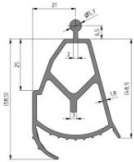

Product description

Bottom seal for 40 mm EpcO panels.
No aluminium necessary.
Material: EPDM.
Delivery is per Rol of 35 mtr.