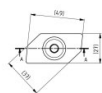

235412

Paro clamp plate single M8x18 for 40 & 53 mm C-profile

Unit	Piece
Box	200
Pallet	6000
Weight (kg)	0.04

Product description

Suitable for C-profile 220021 (53mm) and 220022 (40mm)

bolted industrial systems

M8 connection

Technical information

Diameter thread ("/mm)	M8
-------------------------------	----