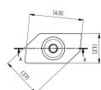

235412

Paro clamp plate single M8x18 for 40 & 53 mm C-profile

| | |
|--------------------|-------|
| Unit | Piece |
| Box | 200 |
| Pallet | 6000 |
| Weight (kg) | 0.04 |

Product description

Suitable for C-profile 220021 (53mm) and 220022 (40mm)

bolted industrial systems

M8 connection

Technical information

| | |
|-------------------------------|----|
| Diameter thread ("/mm) | M8 |
|-------------------------------|----|