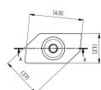

## 235412

Paro clamp plate single M8x18 for 40 & 53 mm C-profile

<b>Unit</b>	Piece
<b>Box</b>	200
<b>Pallet</b>	6000
<b>Weight (kg)</b>	0.04

### Product description

Suitable for C-profile 220021 (53mm) and 220022 (40mm)

bolted industrial systems

M8 connection

### Technical information

<b>Diameter thread ("/mm)</b>	M8
-------------------------------	----