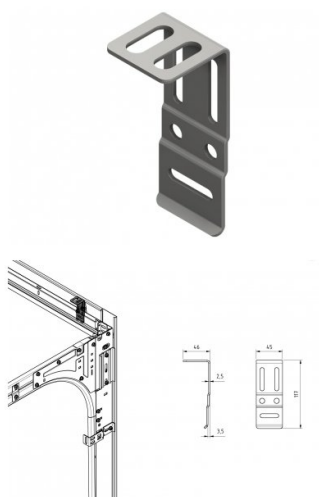

235027

HOME tunnel lintel connection bracket

Unit	Piece
Box	100
Pallet	4500
Weight (kg)	0.11

Product description

Bracket for mounting the lintel profile to the ceiling. Can be mounted to lintel profile 220019.

Technical information

HOME Zero

Thickness (mm) 1.3

Material -