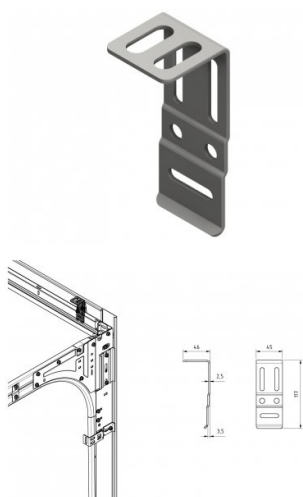

235027

HOME tunnel lintel connection bracket

Unit	Piece
Box	100
Pallet	4500
Weight (kg)	0.11

Product description

Bracket for mounting the lintel profile to the ceiling. Can be mounted to lintel profile 220019.

Technical information

HOME Zero	
Thickness (mm)	1.3
Material	-