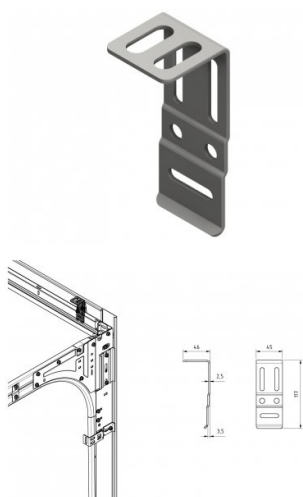

235027

HOME tunnel lintel connection bracket

Unit	Piece
Box	100
Pallet	4500
Weight (kg)	0.11

Product description

Bracket for mounting the lintel profile to the ceiling. Can be mounted to lintel profile 220019.

Technical information

HOME Zero

Thickness (mm)	1.3
Material	-