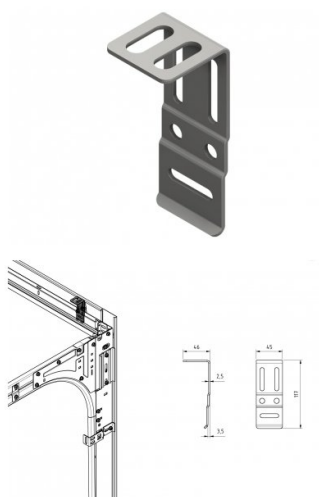

## 235027

HOME tunnel lintel connection bracket

<b>Unit</b>	Piece
<b>Box</b>	100
<b>Pallet</b>	4500
<b>Weight (kg)</b>	0.11

### Product description

Bracket for mounting the lintel profile to the ceiling. Can be mounted to lintel profile 220019.

#### HOME Zero

**Thickness (mm)** 1.3

**Material** -