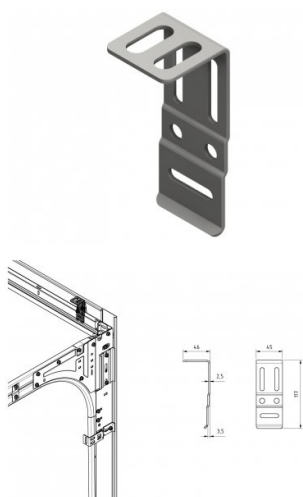

235027

HOME tunnel lintel connection bracket

Unit	Piece
Box	100
Pallet	4500
Weight (kg)	0.11

Product description

Bracket for mounting the lintel profile to the ceiling. Can be mounted to lintel profile 220019.

Technical information

HOME Zero

Thickness (mm) 1.3

Material -