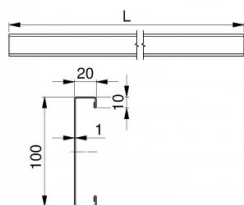

23400-3000

Lintel profile HOME-REN H=100 mm L= 3000 mm, RAL9016

Unit	Piece
Box	10
Pallet	100
Weight (kg)	3.81

Product description

This lintel profile make it possible to build in a Home X/R system lower as standard.

Check manuals for more details.

Suitable side brackets: 235104. Use for mounting screws 150106.

Suitable middle lintel / roof suspension : 24624.

Suitable seal 24750-xxxx.

Technical information

Height (mm)	83
Residential	
HOME-R	
HOME-X	
Length (mm)	3000
Material	Galvanized steel
Thickness (mm)	0.8
RAL color	RAL8017