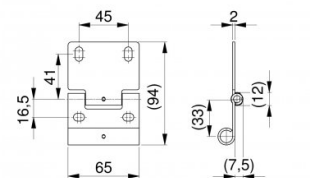

## 230225

Side hinge for duplex roller Kingspan-Tecnopan

<b>Unit</b>	Piece
<b>Box</b>	50
<b>Pallet</b>	1800
<b>Weight (kg)</b>	0.15

### Product description

Side hinge suitable for 11 mm duplex rollers. Installation and set up of the door is easier with duplex rollers and the garage door runs more smoothly. The side hinge is not adjustable. Suitable for Tecnopan and Kingspan Finger safe panels. Material: Zinc plated steel

### Technical information

<b>Teckentrup</b>	-
<b>Residential</b>	
<b>Kingspan</b>	
<b>Tecnopan</b>	
<b>Hinge type</b>	Side hinge
<b>Silent</b>	-
<b>Panel thickness (mm)</b>	40
<b>Surface finish</b>	Galvanized
<b>RAL color</b>	RAL9010
<b>Material</b>	Zinc plated steel