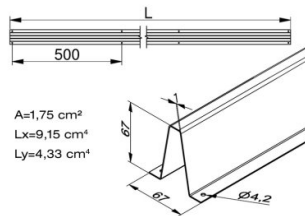

220900-5020-R9016

Reinforcement profile H67 L= 5020 mm RAL9016

Unit	Piece
Box	25
Pallet	50
Weight (kg)	6.88

Product description

Material: steel
L=5020mm
Colour: White (RAL9016)

Technical information

Residential	
Industrial	
Length (mm)	5520
Height (mm)	67
Distance between fasteners (mm)	500
Finish	Painted
Color	RAL9016