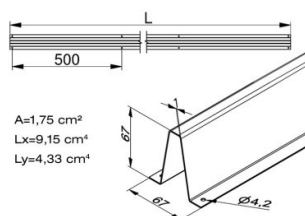

220900-5020-R9016

Reinforcement profile H67 L= 5020 mm RAL9016

Unit	Piece
Box	25
Pallet	50
Weight (kg)	6.88

Product description

Material: steel
L=5020mm
Colour: White (RAL9016)

Technical information

Residential	
Industrial	
Length (mm)	5520
Height (mm)	67
Distance between fasteners (mm)	500
Finish	Painted
Color	RAL9016