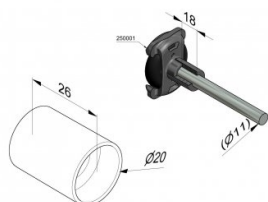

150003

Plastic spacer 11x26,5 mm

Unit	Piece
Box	1000
Pallet	10000
Weight (kg)	0

Product description

Application: Residential. HOME-F, HOME-R, HOME-X.
Material: ABS Plastic.

Technical information

Width (mm)	26
Material	ABS
HOME-R	
HOME-X	
Shaft diameter (mm)	11
HOME-F	