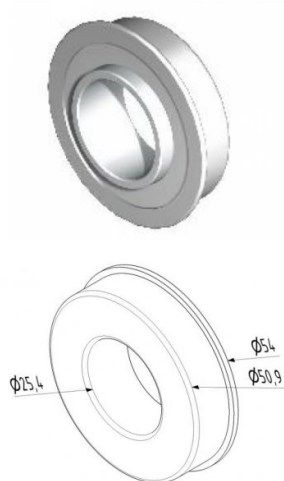

13026-H.1

Bearing 25,4 mm heavy duty

Unit	Piece
Box	200
Pallet	6400
Weight (kg)	0.14

Product description

Suitable for mounting in bearing brackets or stationary plugs.
Maximum load: 380 kg.

Technical information

Material	-
Has retainer	-
Shaft diameter ("/mm)	1" (25,4)