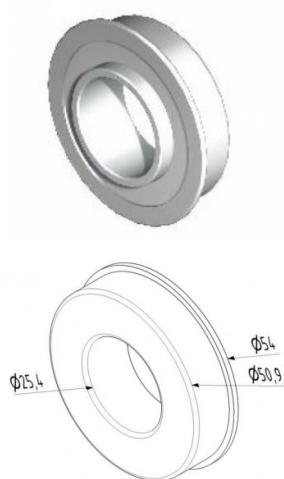

13026-H.1

Bearing 25,4 mm heavy duty

Unit	Piece
Box	200
Pallet	6400
Weight (kg)	0.14

Product description

Suitable for mounting in bearing brackets or stationary plugs.
Maximum load: 380 kg.

Technical information

Material	-
Has retainer	-
Shaft diameter ("/mm)	1" (25,4)