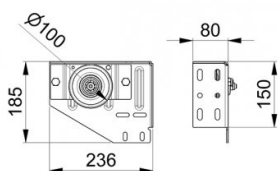

295101

LHI Pulley bracket Right

Unit	Piece
Box	5
Pallet	200
Weight (kg)	2.15

Product description

- LHI cable pulley suitable for 3, 4 and 5 mm cables
- Application: Low Headroom Industry (LHI)
- Material: Zinc plated steel
- Right

Technical information

Max. Cable diameter	5
Position	Right
Industrial	
Material	Zinc plated steel
Surface finish	-