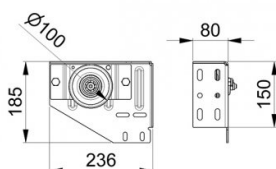

295101

LHI Pulley bracket Right

Unit	Piece
Box	5
Pallet	200
Weight (kg)	2.15

Product description

- LHI cable pulley suitable for 3, 4 and 5 mm cables
- Application: Low Headroom Industry (LHI)
- Material: Zinc plated steel
- Right

Technical information

Max. Cable diameter	5
Position	Right
Industrial	
Material	Zinc plated steel
Surface finish	-