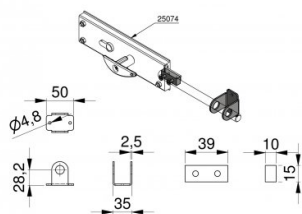

280075

Lock components for 25074 (for HOME-X, 40mm panels)

| | |
|--------------------|------|
| Unit | Set |
| Box | 100 |
| Pallet | 1000 |
| Weight (kg) | 0.15 |

Product description

This extension kit makes it possible to use lock 25074 with our garage door system HOME-X with 40 mm panels.

Technical information

| | |
|-----------------------------|----|
| Panel thickness (mm) | 40 |
| HOME-X | |