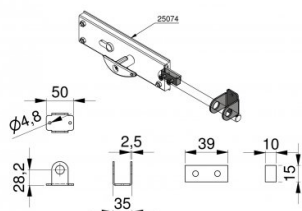

280075

Lock components for 25074 (for HOME-X, 40mm panels)

Unit	Set
Box	100
Pallet	1000
Weight (kg)	0.15

Product description

This extension kit makes it possible to use lock 25074 with our garage door system HOME-X with 40 mm panels.

Technical information

Panel thickness (mm)	40
HOME-X	