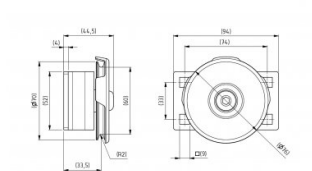

## 25270

Pulley with safety housing d=60 mm

<b>Unit</b>	Piece
<b>Box</b>	30
<b>Pallet</b>	1440
<b>Weight (kg)</b>	0.54

### Product description

Universal steel pulley suitable for left and right. For 3mm steel cables. Mountable on side plates 130109 & 130110.

### Technical information

<b>Max. Cable diameter</b>	3
<b>Position</b>	-
<b>Outer diameter</b>	60
<b>Residential</b>	
<b>Material</b>	Galvanized steel
<b>HOME-R</b>	
<b>Surface finish</b>	Galvanized