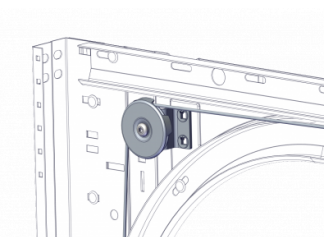

Max. Cable diameter	3
Position	-
Outer diameter	60
Residential	
Material	Galvanized steel
HOME-R	
Surface finish	Galvanized