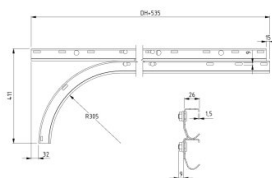

430017-3000

Horizontal trackset straight HOME bolted H=3000

Unit	Pair
Box	25
Pallet	50
Weight (kg)	17.26

Product description

Horizontal trackset straight, bolted.

Technical information

Version

Trackset type	Horizontal straight
----------------------	---------------------