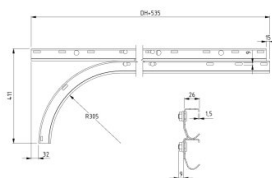

430017-3125

Horizontal trackset straight HOME bolted H=3125

Unit	Pair
Box	25
Pallet	50
Weight (kg)	17.85

Product description

Horizontal trackset straight, bolted.

Technical information

Version

Trackset type	Horizontal straight
----------------------	---------------------