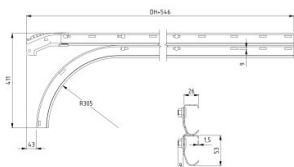

430016-2000

Horizontal trackset with short alu. curve HOME bolted H=2000

Unit	Pair
Box	25
Pallet	50
Weight (kg)	12.3

Product description

Horizontal trackset with short alu. curve, bolted.

Technical information

Trackset type	Horizontal with short curve
Version	