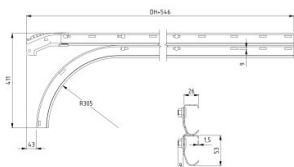

430016-2625

Horizontal trackset with short alu. curve HOME bolted H=2625

Unit	Pair
Box	25
Pallet	50
Weight (kg)	15.34

Product description

Horizontal trackset with short alu. curve, bolted.

Technical information

Trackset type	Horizontal with short curve
Version	