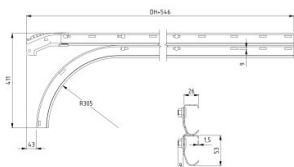

430016-3125

Horizontal trackset with short alu. curve HOME bolted H=3125

Unit	Pair
Box	25
Pallet	50
Weight (kg)	17.85

Product description

Horizontal trackset with short alu. curve, bolted.

Technical information

Trackset type	Horizontal with short curve
Version	