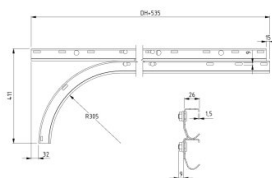

430017-2625

Horizontal trackset straight HOME bolted H=2625

Unit	Pair
Box	25
Pallet	50
Weight (kg)	15.34

Product description

Horizontal trackset straight, bolted.

Technical information

Version

Trackset type	Horizontal straight
----------------------	---------------------