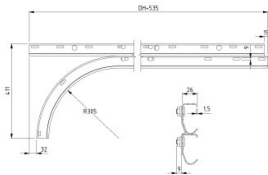

430017-3500

Horizontal trackset straight HOME bolted H=3500

Unit	Pair
Box	25
Pallet	50
Weight (kg)	19.63

Product description

Horizontal trackset straight, bolted.

Technical information

Version

Trackset type	Horizontal straight
----------------------	---------------------