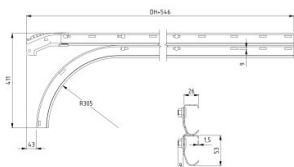

430016-2875

Horizontal trackset with short alu. curve HOME bolted H=2875

Unit	Pair
Box	25
Pallet	50
Weight (kg)	16.68

Product description

Horizontal trackset with short alu. curve, bolted.

Technical information

Trackset type	Horizontal with short curve
Version	