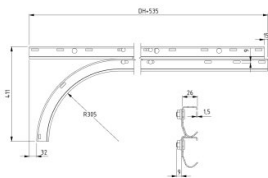

430017-2000

Horizontal trackset straight HOME bolted H=2000

Unit	Pair
Box	25
Pallet	50
Weight (kg)	12.3

Product description

Horizontal trackset straight, bolted.

Technical information

Version

Trackset type	Horizontal straight
----------------------	---------------------