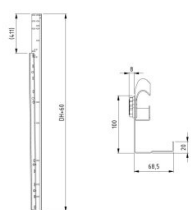

430015-2875

Vertical trackset HOME bolted H=2875

Unit	Pair
Box	25
Pallet	50
Weight (kg)	18

Product description

Vertical trackset, bolted.

Technical information

Height	2875
Trackset type	Vertical
Version	