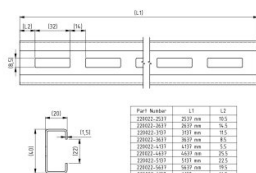

220022-2537

C-profile 40x20x1.5 L=2537 mm

Unit	Piece
Box	20
Pallet	100
Weight (kg)	2.46

Product description

Connection profile with holes

Material: Zinc-plated steel

L=2537 mm

Technical information

Thickness (mm)	1
Size (mm)	40x20x1.5
Length (mm)	2537
Material	Galvanized steel
Surface finish	Galvanized