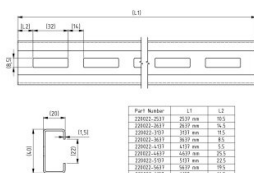

220022-2537

C-profile 40x20x1.5 L=2537 mm

Unit	Piece
Box	20
Pallet	100
Weight (kg)	2.46

Product description

Connection profile with holes

Material: Zinc-plated steel

L=2537 mm

Technical information

Thickness (mm)	1
Size (mm)	40x20x1.5
Length (mm)	2537
Material	Galvanized steel
Surface finish	Galvanized