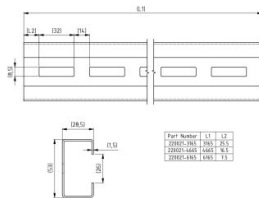

220021-3165

C-profile 53x28.5x1.5 L=3165 mm

Unit

Piece

Box

20

Pallet

96

Weight (kg)

4.53

Product description

Connection profile with holes

Material: Zinc-plated steel

L=3165 mm

Technical information

Thickness (mm)

1

Size (mm)

53x28x1.5

Length (mm)

3165

Material

Galvanized steel

Surface finish