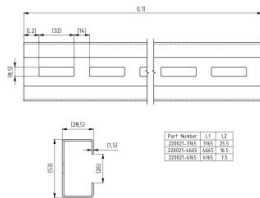

220021-3165

C-profile 53x28.5x1.5 L=3165 mm

Unit

Piece

Box

20

Pallet

96

Weight (kg)

4.53

Product description

Connection profile with holes

Material: Zinc-plated steel

L=3165 mm

Technical information

Thickness (mm)

1

Size (mm)

53x28x1.5

Length (mm)

3165

Material

Galvanized steel

Surface finish