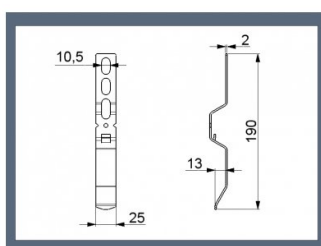

24624

Mounting bracket Lintel - Lintel 23400-23405

Unit	Piece
Box	100
Pallet	10500
Weight (kg)	0.07

Product description

Installation bracket for connecting the lintel profile against the wall or ceiling.

Suitable for 100 mm lintel profiles 23400-23405.

Material: Zinc-plated steel.

Technical information

Thickness (mm) 1.3

Material -

HOME-R

HOME-F

HOME-X