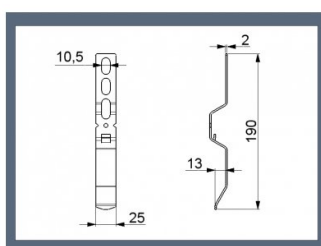

24624

Mounting bracket Lintel - Lintel 23400-23405

Unit	Piece
Box	100
Pallet	10500
Weight (kg)	0.07

Product description

Installation bracket for connecting the lintel profile against the wall or ceiling.

Suitable for 100 mm lintel profiles 23400-23405.

Material: Zinc-plated steel.

Technical information

Thickness (mm)	1.3
Material	-
HOME-R	
HOME-F	
HOME-X	