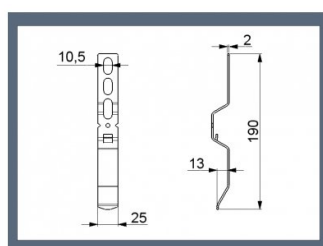

## 24624

Mounting bracket Lintel - Lintel 23400-23405

<b>Unit</b>	Piece
<b>Box</b>	100
<b>Pallet</b>	10500
<b>Weight (kg)</b>	0.07

### Product description

Installation bracket for connecting the lintel profile against the wall or ceiling.

Suitable for 100 mm lintel profiles 23400-23405.

Material: Zinc-plated steel.

### Technical information

<b>Thickness (mm)</b>	1.3
<b>Material</b>	-
<b>HOME-R</b>	
<b>HOME-F</b>	
<b>HOME-X</b>	