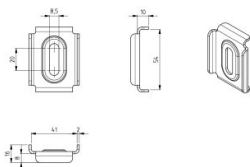

235503

C-profiel clamp

Unit	Piece
Box	200
Pallet	15000
Weight (kg)	0.06

Product description

C-profile clamp for wall fixation

Technical information