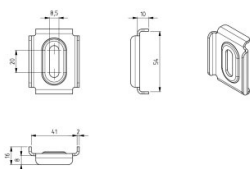

235503

C-profiel clamp

Unit

Piece

Box

200

Pallet

15000

Weight (kg)

0.06

Product description

C-profile clamp for wall fixation

Technical information