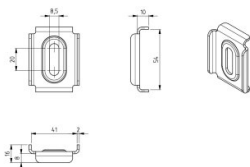

235503

C-profiel clamp

Unit

Piece

Box

200

Pallet

15000

Weight (kg)

0.06

Product description

C-profile clamp for wall fixation

Technical information