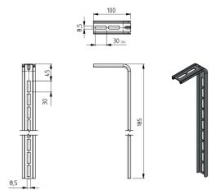

## 235501-185

Installation bracket 100x185 mm

**Unit**

Piece

**Box**

120

**Pallet**

3600

**Weight (kg)**

0.18

### Product description

Installation bracket for supporting the horizontal tracks from the ceiling.

Material: zinc-plated steel.