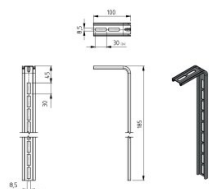

235501-185

Installation bracket 100x185 mm

Unit	Piece
Box	120
Pallet	3600
Weight (kg)	0.18

Product description

Installation bracket for supporting the horizontal tracks from the ceiling.

Material: zinc-plated steel.